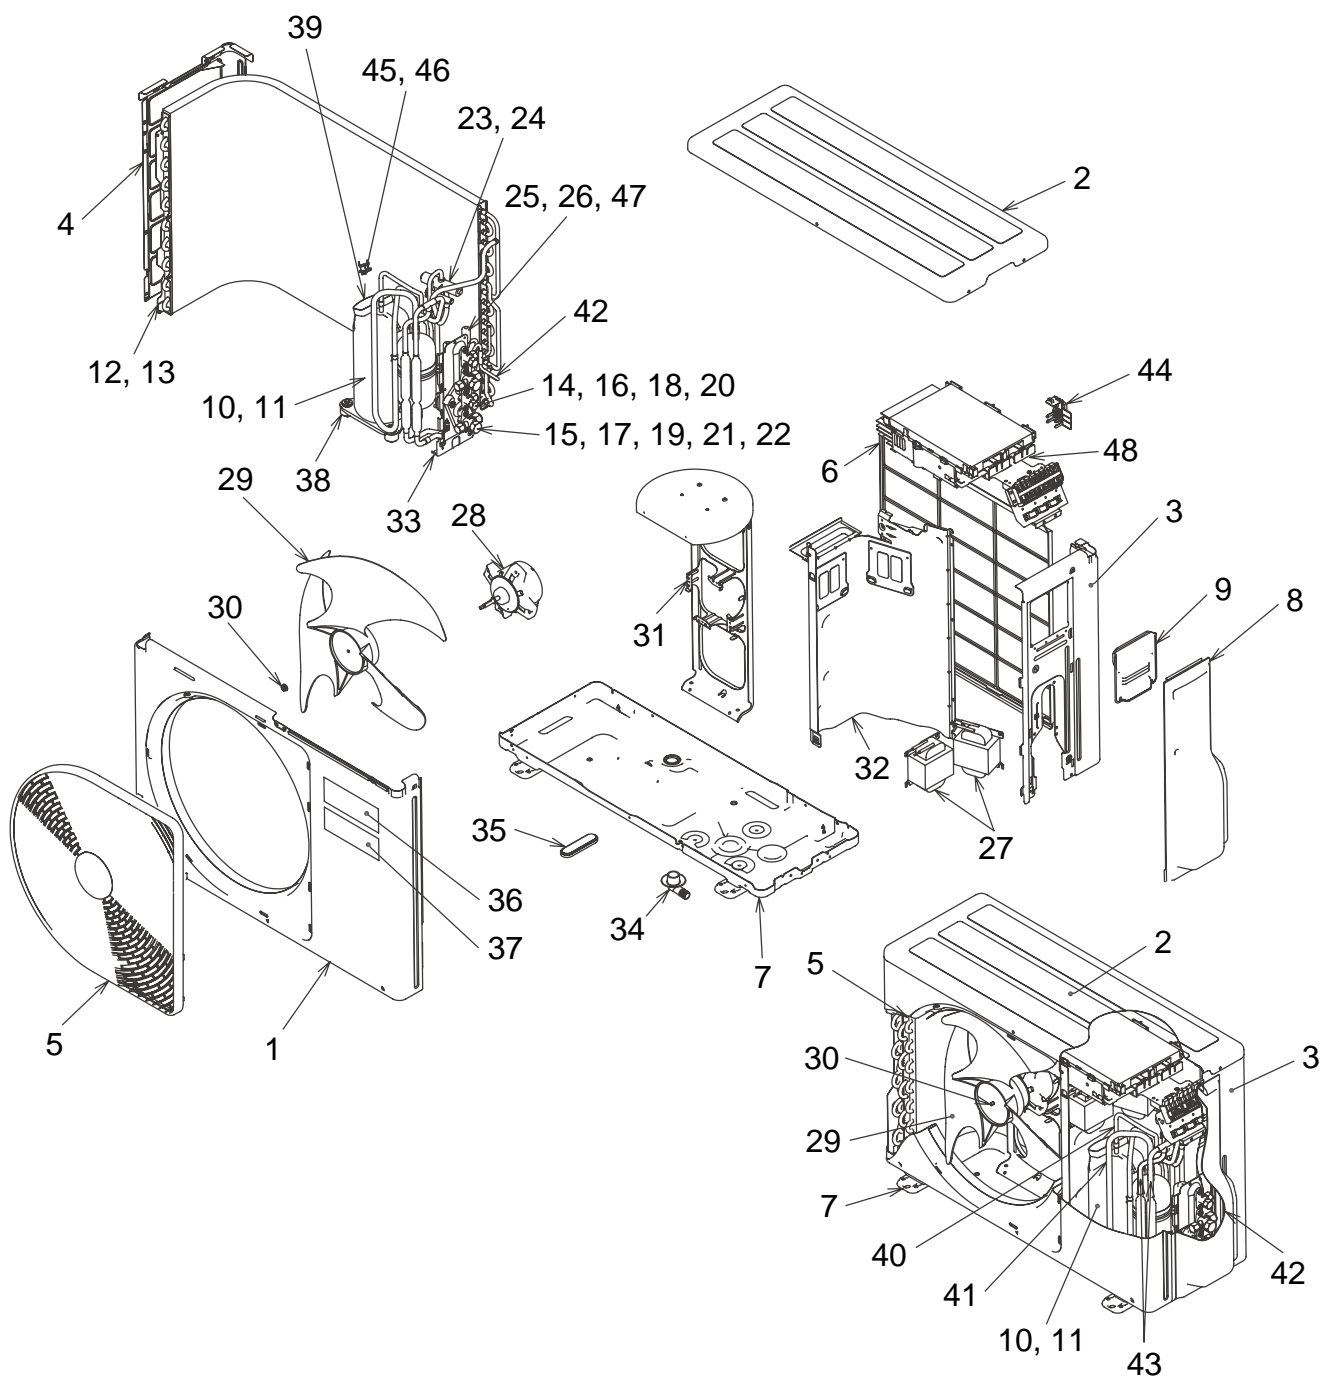

13-2. Outdoor Unit

* The parts in the following parts list are conformed to RoHS.
Therefore be sure to use the following parts for repairing and replacing.

Location No.	Part	Description
1	43005657	Cabinet, Front
2	43005642	Cabinet, Upper
3	43005658	Cabinet, Side, Right
4	43005634	Cabinet, Side, Left
5	4301V035	Guard, Fan
6	4301V053	Guard, Fin
7	43042489	Base Ass'y
8	43119471	Cover, Valve, Packed
9	43062262	Cover, Wiring Ass'y
10	43041634	Compressor, DA111A1F-20F1, RoHS (M14GAV-E, M14GACV-E)
11	43041635	Compressor, DA130A1F-25F, RoHS (M18GAV-E, M18GACV-E)
12	43043750	Condenser Ass'y (M14GAV-E, M14GACV-E)
13	43043752	Condenser Ass'y (M18GAV-E, M18GACV-E)
14	37546845	Valve, Packed, 6.35
15	43046442	Valve, Packed, 9.52
16	43147196	Bonnet, 1/4 IN
17	43047401	Bonnet, 3/8 IN
18	43047676	Nut, Flare, 6.35
19	43047677	Nut, Flare, 9.52
20	43047679	Cap, Valve, Packed, 6.35
21	43047680	Cap, Valve, Packed, 9.52
22	43047674	Cap, Charge, Port
23	43046444	Valve, 4-Way, STF-0108Z, RoHS (M14GAV-E, M18GAV-E)
24	43046443	Coil, 4-Way valve (M14GAV-E, M18GAV-E)