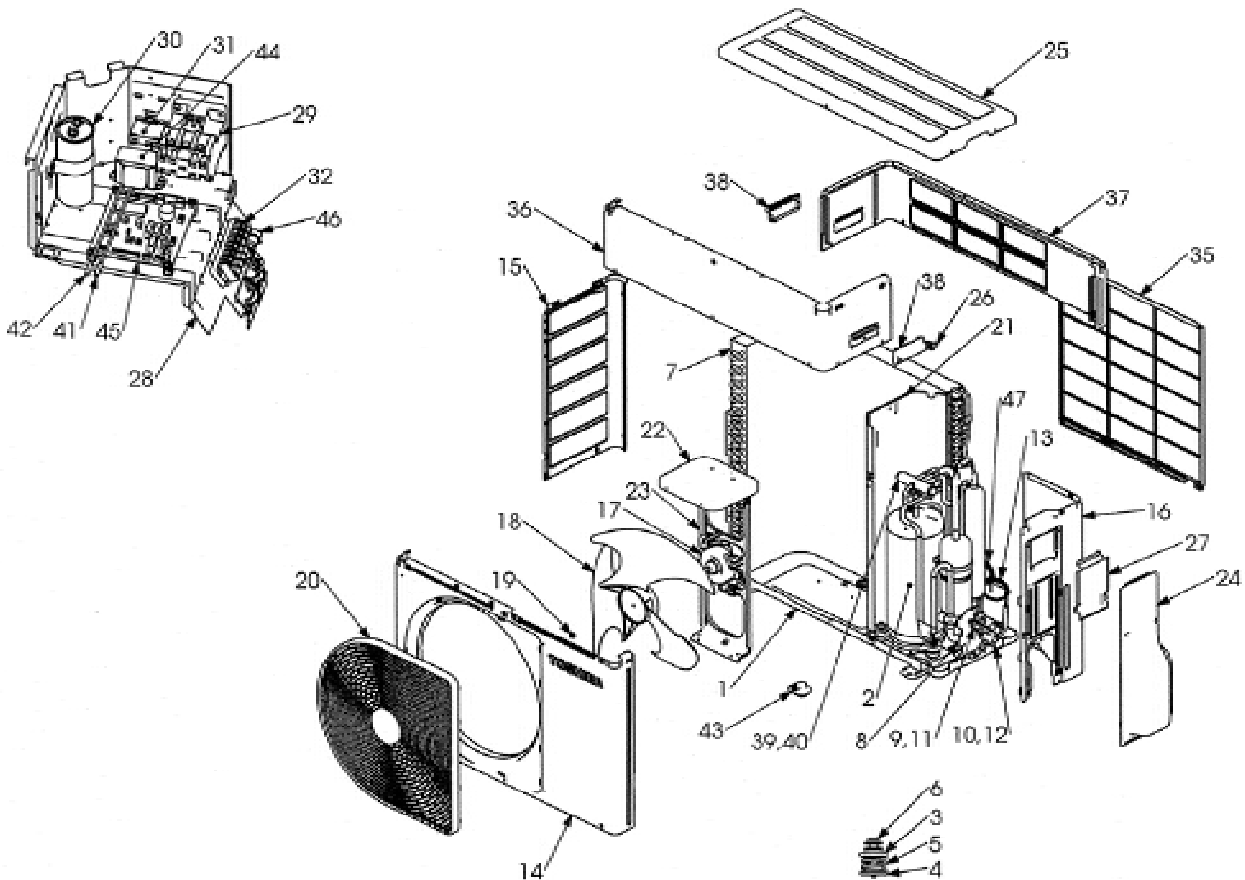

11-3. Outdoor Unit (RAS-24GAH-ES2)

Location No.	Part No.	Description	Location No.	Part No.	Description
1	43T42324	BASE PLATE ASSEMBLY	24	43T19330	PACKED VALVE COVER
2	43T41397	COMPRESSOR;PA290X3CS-4MU	25	43T00455	UPPER CABINET
3	43T49011	SPRING BASE(UPPER)	26	43T96305	BUSHING
4	43T49012	SPRING BASE (LOWER)	27	43T62325	ELECTRIC PART COVER
5	43T49019	SPRING; BUFFER	28	43T61306	ELECTRIC PARTS BASE
6	43T97307	COMPRESSOR BOLT (M6)	29	43T52301	SWITCH;MAGNET; CLK-35J
7	43T43391	CONDENSER ASSEMBLY	30	43T55340	MF CAPACITOR
8	43T00448	FIXING PLATE VALVE	31	43T55341	CAPACITOR;PLASTIC-FILM
9	43T46332	VALVE;PACKED 6.35 DIA	32	43T60352	TERMINAL BLOCK; 6P
10	43T46335	VALVE;PACKED 12.7 DIA (H4)	35	43T19331	FIN GUARD
11	43T47331	BONNET, 6.35 DIA	36	43T00456	UPPER FRONT CABINET; A
12	43T47333	BONNET, 12.70 DIA	37	43T00457	UPPER FRONT CABINET; B
13	43T47013	CAPILLARY TUBE; 2.0 DIA	38	43T71301	HANDLE
14	43T00468	FRONT CABINET	39	43T46337	4 WAY VALVE
15	43T00474	LEFT CABINET	40	43T46339	COIL;V-4WAY;AC220-240V 50Hz
16	43T00454	RIGHT CABINET	41	43T69059	SENSOR; TE
17	43T21378	FAN MOTOR;AC220-240V 50Hz	42	43T69060	SENSOR; TD
18	43T20319	PROPELLER FAN	43	43T79305	DRAIN NIPPLE
19	43T47001	NUT FLANGE	44	43T58301	TRANSFORMER; TT-05
20	43T19329	FAN GUARD	45	43T69580	PC BOARD
21	43T04302	PARTITION	46	43T60325	FILTER;CLAMP
22	43T39317	MOTOR BASE CONNECTION PLATE	47	43T47308	CAPILLARY TUBE; 1.0 DIA
23	43T39318	MOTOR BASE			