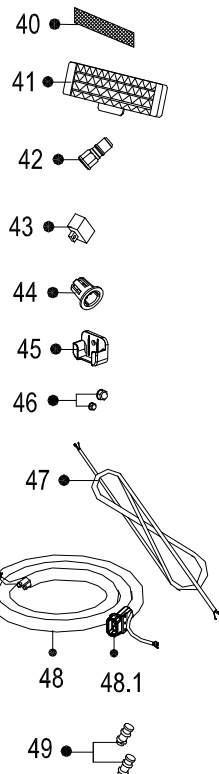

Accessory part

23 22

Only for heat pump

21

Optional part

Exploded View

Product code :
Customer model :

22022011012358
KWX-18HRDI

EX_ID	Spare Parts Code	Part Name(EN)	Qty.	Min Shipments	Part Status	Remarks	Long Term Material(Y or N)	High Rate of Replacement(Y or N)	Option Parts
1	12122000A69084	Panel assembly	1		In use				
2	12100204001559	Air filter	2		In use				
3	17222000A46336	Display box subassembly	1		In use				
3.1	17122000041914	Display board subassembly	1		In use				
4	12122000013131	Cover of electrical equipment	1		In use				
5	12122000013179	Panel frame assembly	1		In use				
5.1	12122000013139	Screw Cap	2		In use				
6	12122000013175	Front cover of chassis(right)	1		In use				
7	12122000013141	Cover of electrical equipment subassembly	1		In use				
8	12122000013187	Horizontal louver	1		In use				
9	15822000008160	Evaporator assembly	1		In use				
10	12122000013176	Fan motor cover	1		In use				
11	11002015000139	Brushless DC Motor	1		In use				
12	12122000000350	Bearing holder	1	0	In use		N	N	
13	12622000000006	Bearing base	1	0	In use		N	N	
14	12100102000131	Cross flow fan	1		In use				
16	12122000013181	Chassis assembly	1		In use				
16.1	11002010000143	Stepper motor	1		In use				
16.3	12122000013183	Horizontal louver	1		In use				
16.4	12122000013186	Front cover of chassis(left)	1		In use				
17	12122000013178	pipe clamp board	1		In use				
18	12222000005866	Installation plate	1		In use				
19	17222000026150	Electronic control box subassembly (Mid-and low-end)	1		In use				
19.4	17122000040114	Main control board subassembly	1		In use				
19.5	12122000013001	Electronic control box subassembly	1		In use				
19.6	11201007003447	Pipe Temperature Sensor	1		In use				