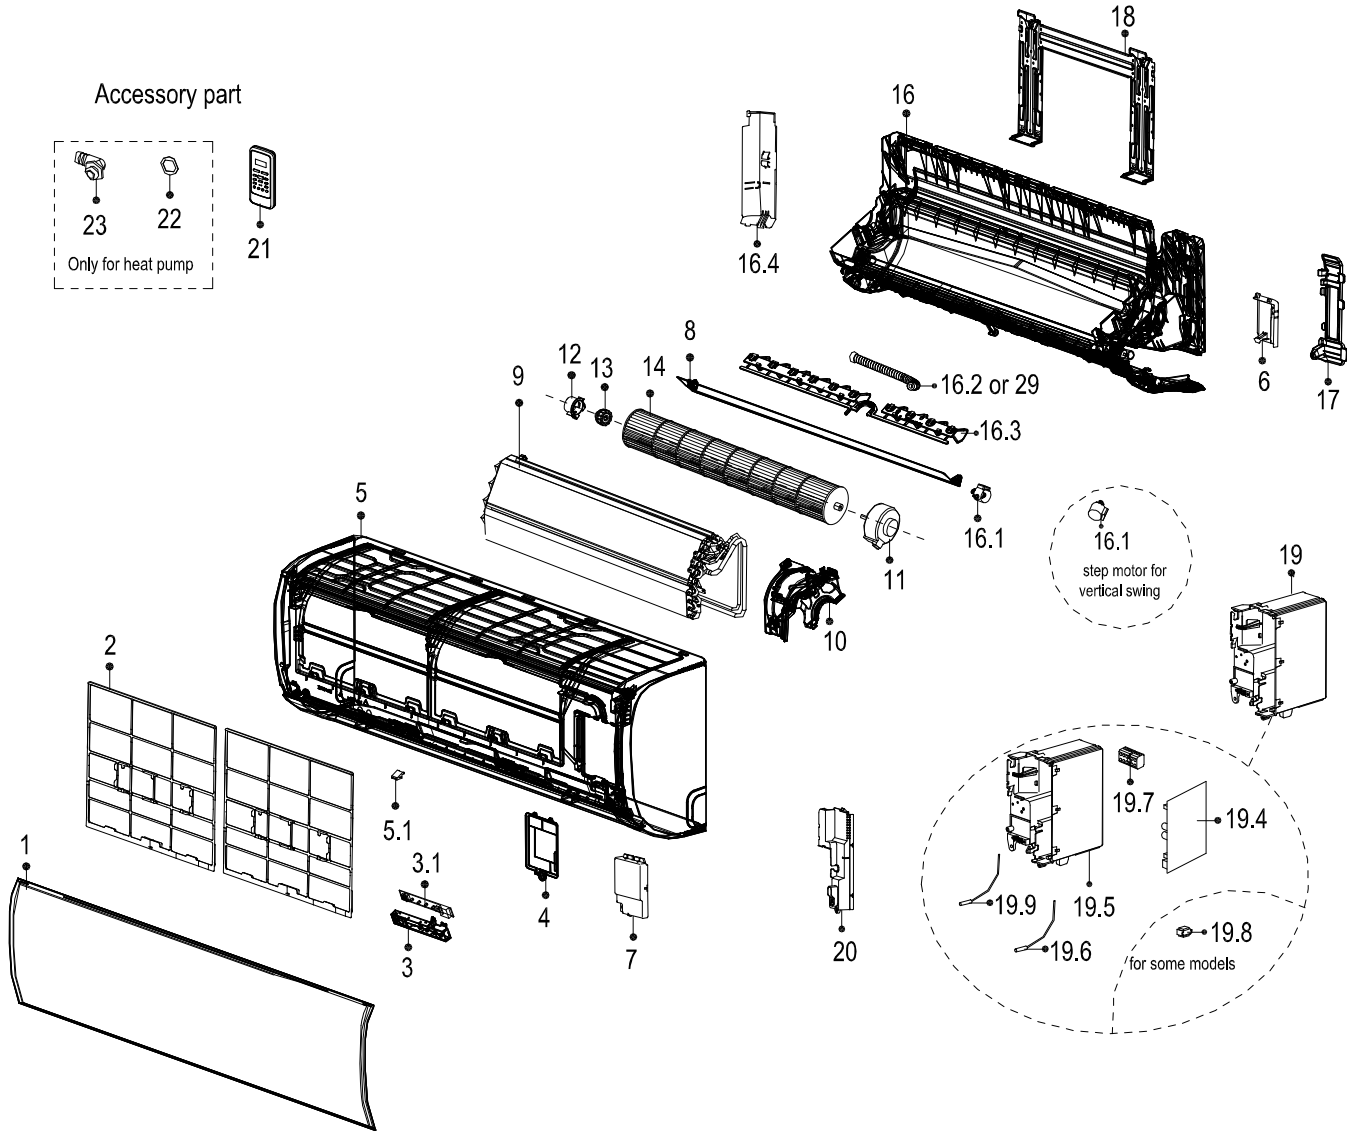

Accessory part

23 22

Only for heat pump

21

Optional part

Exploded View

Product code :
Customer model :

22022011012358
KWX-18HRDI

EX_ID	Spare Parts Code	Part Name(EN)	Qty.	Min Shipments	Part Status	Remarks	Long Term Material(Y or N)	High Rate of Replacement(Y or N)	Option Parts
1	12122000A69084	Panel assembly	1		In use				
2	12100204001559	Air filter	2		In use				
3	17222000A46336	Display box subassembly	1		In use				
3.1	17122000041914	Display board subassembly	1		In use				
4	12122000013131	Cover of electrical equipment	1		In use				
5	12122000013179	Panel frame assembly	1		In use				
5.1	12122000013139	Screw Cap	2		In use				
6	12122000013175	Front cover of chassis(right)	1		In use				
7	12122000013141	Cover of electrical equipment subassembly	1		In use				
8	12122000013187	Horizontal louver	1		In use				
9	15822000008160	Evaporator assembly	1		In use				
10	12122000013176	Fan motor cover	1		In use				
11	11002015000139	Brushless DC Motor	1		In use				
12	12122000000350	Bearing holder	1	0	In use		N	N	
13	12622000000006	Bearing base	1	0	In use		N	N	
14	12100102000131	Cross flow fan	1		In use				
16	12122000013181	Chassis assembly	1		In use				
16.1	11002010000143	Stepper motor	1		In use				
16.3	12122000013183	Horizontal louver	1		In use				
16.4	12122000013186	Front cover of chassis(left)	1		In use				
17	12122000013178	pipe clamp board	1		In use				
18	12222000005866	Installation plate	1		In use				
19	17222000026150	Electronic control box subassembly (Mid-and low-end)	1		In use				
19.4	17122000040114	Main control board subassembly	1		In use				
19.5	12122000013001	Electronic control box subassembly	1		In use				
19.6	11201007003447	Pipe Temperature Sensor	1		In use				