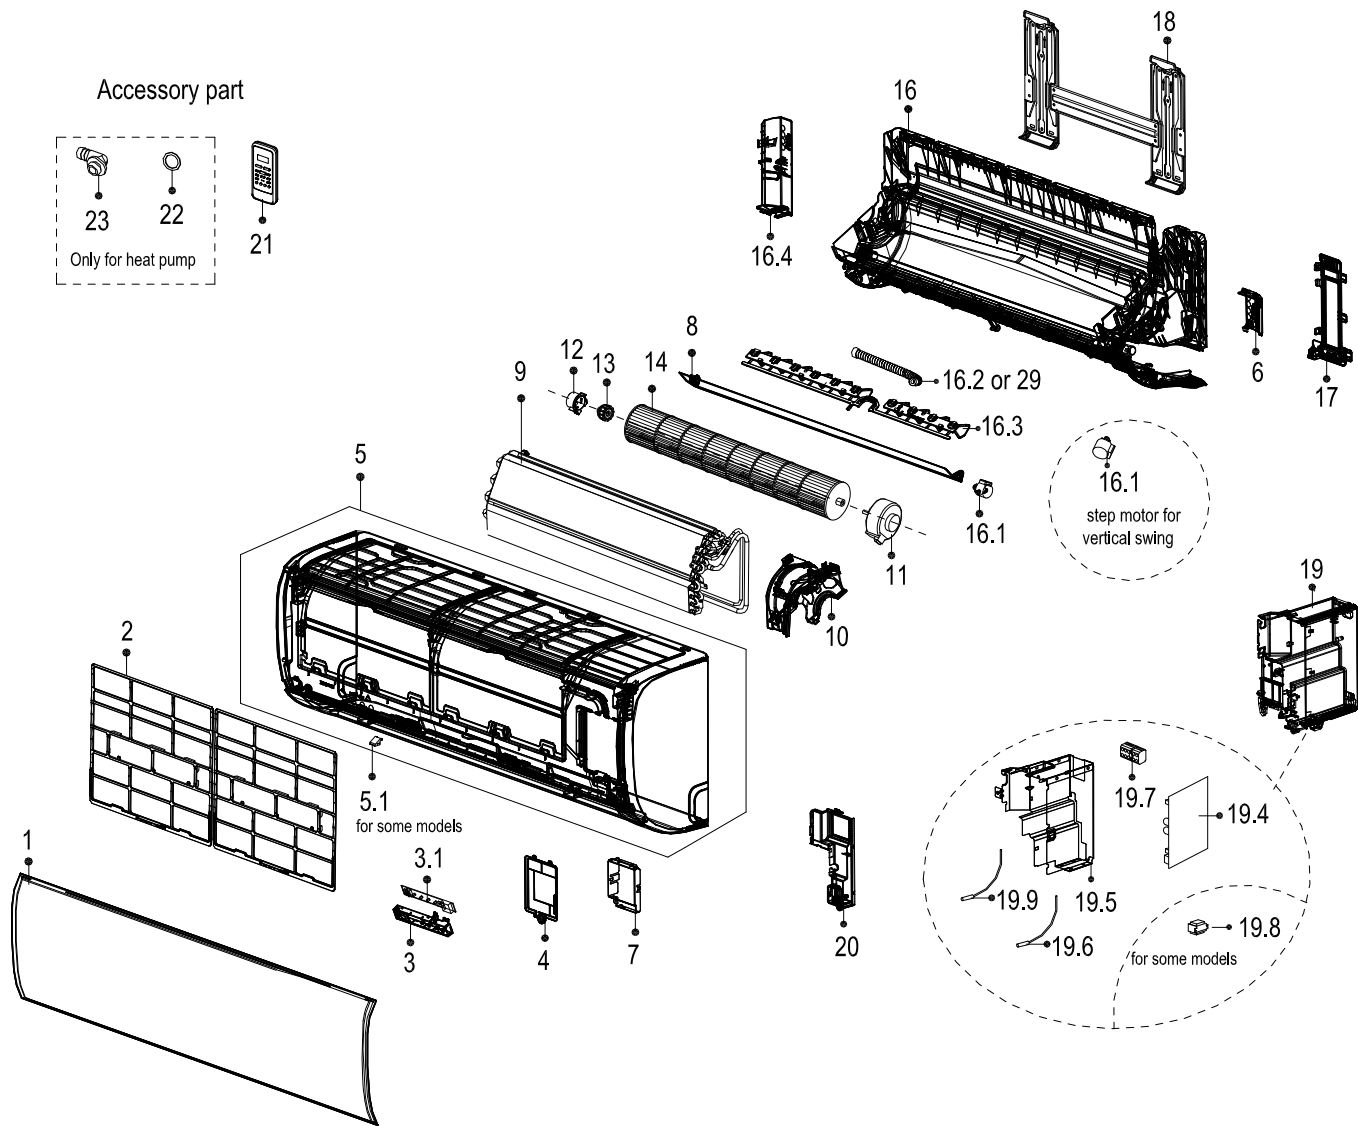

Accessory part

Optional part

Exploded View

Product code :
Customer model :

22022011012300
KWX-12HRDI

EX_ID	Spare Parts Code	Part Name(EN)	Qty.	Min Shipments	Part Status	Remarks	Long Term Material(Y or N)	High Rate of Replacement(Y or N)	Option Parts
1	12122000A69085	Panel assembly	1		In use				
2	12122000015224	Air filter	2		In use				
3	17222000A46336	Display box subassembly	1		In use				
3.1	17122000041914	Display board subassembly	1		In use				
4	12122000013131	Cover of electrical equipment	1		In use				
5	12122000013170	Panel frame assembly	1		In use				
5.1	12122000013139	Screw Cap	2		In use				
6	12122000013140	Front cover of chassis(right)	1		In use				
7	12122000013141	Cover of electrical equipment subassembly	1		In use				
8	12122000013168	Horizontal louver assembly	1		In use				
9	15822000008180	Evaporator assembly	1		In use				
10	12122000013129	Fan motor cover	1		In use				
11	11002012031474	Single phase asynchronous motor	1		In use				
12	12122000000350	Bearing holder	1	0	In use		N	N	
13	12622000000006	Bearing base	1	0	In use		N	N	
14	12100102000044	Cross flow fan	1		In use				
16	12122000013163	Chassis assembly	1		In use				
16.1	11002010000143	Stepper motor	1		In use				
16.3	12122000013167	Horizontal louver	1		In use				
16.4	12122000013123	Front cover of chassis(left)	1		In use				
17	12122000013136	pipe clamp board	1		In use				
18	12222000005844	Installation plate	1		In use				
19	17222000025992	Electronic control box subassembly (Mid-and low-end)	1		In use				
19.4	17122000039995	Main control board subassembly	1		In use				
19.5	12122000013001	Electronic control box subassembly	1		In use				
19.6	11201007003447	Pipe Temperature Sensor	1		In use				