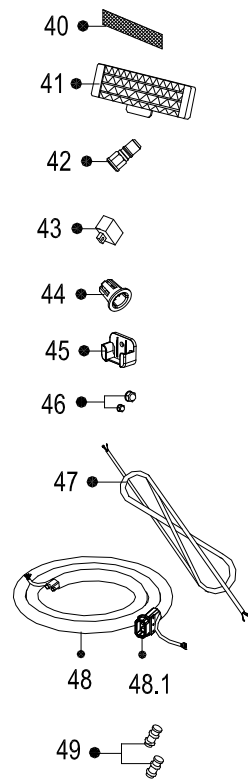

Accessory part

Optional part

Exploded View

Product code :
Customer model :

22022011012300
KWX-12HRDI

EX_ID	Spare Parts Code	Part Name(EN)	Qty.	Min Shipments	Part Status	Remarks	Long Term Material(Y or N)	High Rate of Replacement(Y or N)	Option Parts
1	12122000A69085	Panel assembly	1		In use				
2	12122000015224	Air filter	2		In use				
3	17222000A46336	Display box subassembly	1		In use				
3.1	17122000041914	Display board subassembly	1		In use				
4	12122000013131	Cover of electrical equipment	1		In use				
5	12122000013170	Panel frame assembly	1		In use				
5.1	12122000013139	Screw Cap	2		In use				
6	12122000013140	Front cover of chassis(right)	1		In use				
7	12122000013141	Cover of electrical equipment subassembly	1		In use				
8	12122000013168	Horizontal louver assembly	1		In use				
9	15822000008180	Evaporator assembly	1		In use				
10	12122000013129	Fan motor cover	1		In use				
11	11002012031474	Single phase asynchronous motor	1		In use				
12	12122000000350	Bearing holder	1	0	In use		N	N	
13	12622000000006	Bearing base	1	0	In use		N	N	
14	12100102000044	Cross flow fan	1		In use				
16	12122000013163	Chassis assembly	1		In use				
16.1	11002010000143	Stepper motor	1		In use				
16.3	12122000013167	Horizontal louver	1		In use				
16.4	12122000013123	Front cover of chassis(left)	1		In use				
17	12122000013136	pipe clamp board	1		In use				
18	12222000005844	Installation plate	1		In use				
19	17222000025992	Electronic control box subassembly (Mid-and low-end)	1		In use				
19.4	17122000039995	Main control board subassembly	1		In use				
19.5	12122000013001	Electronic control box subassembly	1		In use				
19.6	11201007003447	Pipe Temperature Sensor	1		In use				