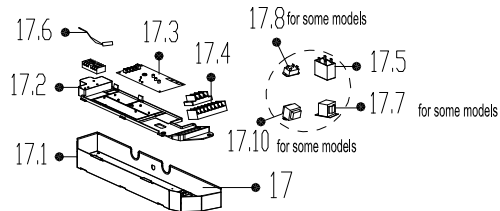

5.5 for some models

46 for some models

36 for some models

19

20 or 5.4

21

22

23

24

25

26

for some models

Exploded View

Product code :
Customer model :

22022511002596
KCD-55HRF32

EX_ID	Spare Parts Code	Part Name(EN)	Qty.	Min Shipments	Part Status	Remarks	Long Term Material(Y or N)	High Rate of Replacement(Y or N)	Option Parts
2	12122500000025	Cover subassembly	1		In use				
3	12822500000310	Water collector subassembly	1		In use				
4	12222500000090	Evaporator fixing hanger	2		In use				
5	15822500001700	Evaporator Assembly	1		In use				
5.1	15122500000647	Evaporator outlet pipe subassembly	1		In use				
5.3	15122500002876	Evaporator inlet pipe subassembly	1		In use				
5.5	15500209000002	Detection valve	1		In use				
6	12822500000009	Base foam subassembly	1		In use				
7	12222500000133	coaming subassembly	1		In use				
8	12222500000240	coaming	1		In use				
9	12222500000122	Chassis	1		In use				
10	12222500000157	coaming subassembly	1		In use				
11	12222500000233	coaming	1		In use				
13	12122500000331	Pipe fixing board subassembly	1		In use				
14	11002015000187	Brushless DC Motor	1		In use				
15	12100103000142	centrifuge fan	1	0	In use		N	Y	
16	12122500000422	Ventilation ring	1		In use				
17	17222500002040	Electronic control box subassembly	1		In use				
17.1	12222500000119	Electronic control box	1		In use				
17.2	12122500000029	Insulation plate	1		In use				
17.3	17122500002391	Main control board subassembly	1		In use				
17.4	17400401000119	Terminal	1		In use				
17.6	11201007000283	Room temperature sensor	1		In use				
17.7	17400306000403	NA	1		In use				
18	12222500000162	Electronic control box	1		In use				
19	17317000A42320	Remote controller	1		In use				
20	11201007000047	Pipe temperature sensor	1	0	In use		N	Y	