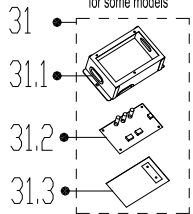

5.5 for some models

46 for some models

36 for some models

19

20 or 5.4

21

22

23

24

25

26

for some models

Exploded View

Product code :
Customer model :

22022511002596
KCD-55HRF32

EX_ID	Spare Parts Code	Part Name(EN)	Qty.	Min Shipments	Part Status	Remarks	Long Term Material(Y or N)	High Rate of Replacement(Y or N)	Option Parts
2	12122500000025	Cover subassembly	1		In use				
3	12822500000310	Water collector subassembly	1		In use				
4	12222500000090	Evaporator fixing hanger	2		In use				
5	15822500001700	Evaporator Assembly	1		In use				
5.1	15122500000647	Evaporator outlet pipe subassembly	1		In use				
5.3	15122500002876	Evaporator inlet pipe subassembly	1		In use				
5.5	15500209000002	Detection valve	1		In use				
6	12822500000009	Base foam subassembly	1		In use				
7	12222500000133	coaming subassembly	1		In use				
8	12222500000240	coaming	1		In use				
9	12222500000122	Chassis	1		In use				
10	12222500000157	coaming subassembly	1		In use				
11	12222500000233	coaming	1		In use				
13	12122500000331	Pipe fixing board subassembly	1		In use				
14	11002015000187	Brushless DC Motor	1		In use				
15	12100103000142	centrifuge fan	1	0	In use		N	Y	
16	12122500000422	Ventilation ring	1		In use				
17	17222500002040	Electronic control box subassembly	1		In use				
17.1	12222500000119	Electronic control box	1		In use				
17.2	12122500000029	Insulation plate	1		In use				
17.3	17122500002391	Main control board subassembly	1		In use				
17.4	17400401000119	Terminal	1		In use				
17.6	11201007000283	Room temperature sensor	1		In use				
17.7	17400306000403	NA	1		In use				
18	12222500000162	Electronic control box	1		In use				
19	17317000A42320	Remote controller	1		In use				
20	11201007000047	Pipe temperature sensor	1	0	In use		N	Y	