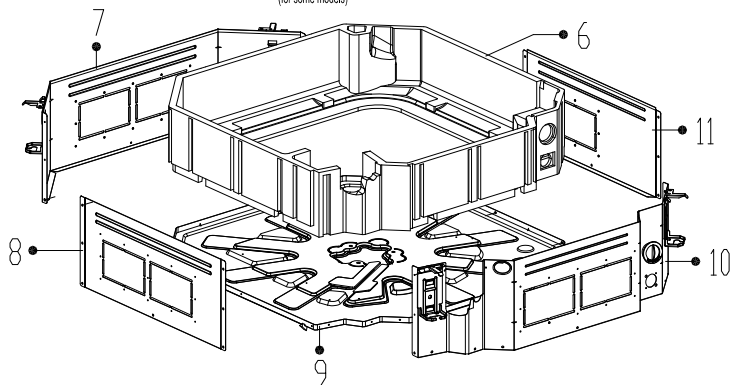

5.5 for some models

46 for some models

36 for some models

19

20 or 5.4

21

22

23

24

25

26

for some models

Exploded View

Product code :
Customer model :

22022511002596
KCD-55HRF32

EX_ID	Spare Parts Code	Part Name(EN)	Qty.	Min Shipments	Part Status	Remarks	Long Term Material(Y or N)	High Rate of Replacement(Y or N)	Option Parts
2	12122500000025	Cover subassembly	1		In use				
3	12822500000310	Water collector subassembly	1		In use				
4	12222500000090	Evaporator fixing hanger	2		In use				
5	15822500001700	Evaporator Assembly	1		In use				
5.1	15122500000647	Evaporator outlet pipe subassembly	1		In use				
5.3	15122500002876	Evaporator inlet pipe subassembly	1		In use				
5.5	15500209000002	Detection valve	1		In use				
6	12822500000009	Base foam subassembly	1		In use				
7	12222500000133	coaming subassembly	1		In use				
8	12222500000240	coaming	1		In use				
9	12222500000122	Chassis	1		In use				
10	12222500000157	coaming subassembly	1		In use				
11	12222500000233	coaming	1		In use				
13	12122500000331	Pipe fixing board subassembly	1		In use				
14	11002015000187	Brushless DC Motor	1		In use				
15	12100103000142	centrifuge fan	1	0	In use		N	Y	
16	12122500000422	Ventilation ring	1		In use				
17	17222500002040	Electronic control box subassembly	1		In use				
17.1	12222500000119	Electronic control box	1		In use				
17.2	12122500000029	Insulation plate	1		In use				
17.3	17122500002391	Main control board subassembly	1		In use				
17.4	17400401000119	Terminal	1		In use				
17.6	11201007000283	Room temperature sensor	1		In use				
17.7	17400306000403	NA	1		In use				
18	12222500000162	Electronic control box	1		In use				
19	17317000A42320	Remote controller	1		In use				
20	11201007000047	Pipe temperature sensor	1	0	In use		N	Y	