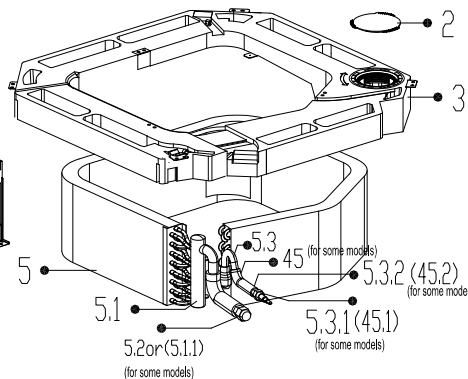

5.5 for some models

46 for some models

36 for some models

19

20 or 5.4

21

22

23

24

25

26

for some models

Exploded View

Product code :
Customer model :

22022511002596
KCD-55HRF32

EX_ID	Spare Parts Code	Part Name(EN)	Qty.	Min Shipments	Part Status	Remarks	Long Term Material(Y or N)	High Rate of Replacement(Y or N)	Option Parts
2	12122500000025	Cover subassembly	1		In use				
3	12822500000310	Water collector subassembly	1		In use				
4	12222500000090	Evaporator fixing hanger	2		In use				
5	15822500001700	Evaporator Assembly	1		In use				
5.1	15122500000647	Evaporator outlet pipe subassembly	1		In use				
5.3	15122500002876	Evaporator inlet pipe subassembly	1		In use				
5.5	15500209000002	Detection valve	1		In use				
6	12822500000009	Base foam subassembly	1		In use				
7	12222500000133	coaming subassembly	1		In use				
8	12222500000240	coaming	1		In use				
9	12222500000122	Chassis	1		In use				
10	12222500000157	coaming subassembly	1		In use				
11	12222500000233	coaming	1		In use				
13	12122500000331	Pipe fixing board subassembly	1		In use				
14	11002015000187	Brushless DC Motor	1		In use				
15	12100103000142	centrifuge fan	1	0	In use		N	Y	
16	12122500000422	Ventilation ring	1		In use				
17	17222500002040	Electronic control box subassembly	1		In use				
17.1	12222500000119	Electronic control box	1		In use				
17.2	12122500000029	Insulation plate	1		In use				
17.3	17122500002391	Main control board subassembly	1		In use				
17.4	17400401000119	Terminal	1		In use				
17.6	11201007000283	Room temperature sensor	1		In use				
17.7	17400306000403	NA	1		In use				
18	12222500000162	Electronic control box	1		In use				
19	17317000A42320	Remote controller	1		In use				
20	11201007000047	Pipe temperature sensor	1	0	In use		N	Y	