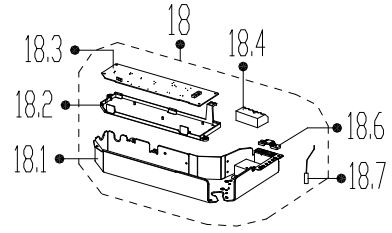

## Exploded View

Product code :  
Customer model :

22022511002856  
KCA3U-12HRF32X

EX_ID	Spare Parts Code	Part Name(EN)	Qty.	Min Shipments	Part Status	Remarks	Long Term Material(Y or N)	High Rate of Replacement(Y or N)	Option Parts
2	1282250000017	Water collector assembly	1		In use				
3	1212250000022	Wire box	1		In use				
4	15822500001754	Evaporator Assembly	1		In use				
4.1	15822500001602	Evaporator	1		In use				
4.2	15122500002900	Evaporator inlet pipe subassembly	1		In use				
4.3	15122500000648	Evaporator outlet pipe subassembly	1		In use				
4.4	15122500002900	Evaporator inlet pipe subassembly	1		In use				
4.5	11201007002320	Pipe temperature sensor	1		In use				
5	12222500000093	Evaporator fixing hanger	1		In use				
6	12822500000005	Base foam subassembly	1		In use				
7	12222500000224	Chassis Assembly	1		In use				
8	12222500000191	Hook	1		In use				
9	12222500000192	Hook	1		In use				
10	12222500000190	Hook	1		In use				
11	12222500000193	Hook	1		In use				
12	12122500000330	Pipe fixing board subassembly	1	0	In use		N	N	
13	12222500000197	Evaporator connecting board	1		In use				
14	12222500000199	Fan motor base	1		In use				
15	11002015000069	Brushless DC Motor	1		In use				
16	12100103000089	centrifuge fan	1		In use				
17	12122500000425	Ventilation ring	1		In use				
18	17222500002680	Electronic control box subassembly	1		In use				
18.1	12222500000165	Electronic control box	1		In use				
18.2	12122500000029	Insulation plate	1		In use				
18.3	17122500002971	Main control board subassembly	1		In use				
18.4	17400401000080	Wire joint	1		In use				
18.6	12200202000004	Wire clamp	1		In use				