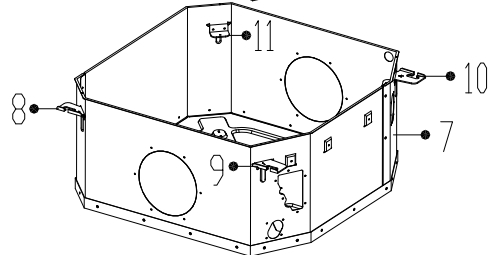

## Exploded View

Product code :  
Customer model :

22022511002856  
KCA3U-12HRF32X

EX_ID	Spare Parts Code	Part Name(EN)	Qty.	Min Shipments	Part Status	Remarks	Long Term Material(Y or N)	High Rate of Replacement(Y or N)	Option Parts
2	1282250000017	Water collector assembly	1		In use				
3	1212250000022	Wire box	1		In use				
4	15822500001754	Evaporator Assembly	1		In use				
4.1	15822500001602	Evaporator	1		In use				
4.2	15122500002900	Evaporator inlet pipe subassembly	1		In use				
4.3	15122500000648	Evaporator outlet pipe subassembly	1		In use				
4.4	15122500002900	Evaporator inlet pipe subassembly	1		In use				
4.5	11201007002320	Pipe temperature sensor	1		In use				
5	12222500000093	Evaporator fixing hanger	1		In use				
6	12822500000005	Base foam subassembly	1		In use				
7	12222500000224	Chassis Assembly	1		In use				
8	12222500000191	Hook	1		In use				
9	12222500000192	Hook	1		In use				
10	12222500000190	Hook	1		In use				
11	12222500000193	Hook	1		In use				
12	12122500000330	Pipe fixing board subassembly	1	0	In use		N	N	
13	12222500000197	Evaporator connecting board	1		In use				
14	12222500000199	Fan motor base	1		In use				
15	11002015000069	Brushless DC Motor	1		In use				
16	12100103000089	centrifuge fan	1		In use				
17	12122500000425	Ventilation ring	1		In use				
18	17222500002680	Electronic control box subassembly	1		In use				
18.1	12222500000165	Electronic control box	1		In use				
18.2	12122500000029	Insulation plate	1		In use				
18.3	17122500002971	Main control board subassembly	1		In use				
18.4	17400401000080	Wire joint	1		In use				
18.6	12200202000004	Wire clamp	1		In use				