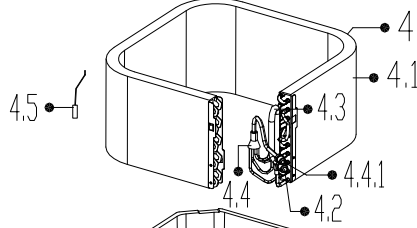

## Exploded View

Product code :  
Customer model :

22022511002856  
KCA3U-12HRF32X

EX_ID	Spare Parts Code	Part Name(EN)	Qty.	Min Shipments	Part Status	Remarks	Long Term Material(Y or N)	High Rate of Replacement(Y or N)	Option Parts
2	1282250000017	Water collector assembly	1		In use				
3	1212250000022	Wire box	1		In use				
4	15822500001754	Evaporator Assembly	1		In use				
4.1	15822500001602	Evaporator	1		In use				
4.2	15122500002900	Evaporator inlet pipe subassembly	1		In use				
4.3	15122500000648	Evaporator outlet pipe subassembly	1		In use				
4.4	15122500002900	Evaporator inlet pipe subassembly	1		In use				
4.5	11201007002320	Pipe temperature sensor	1		In use				
5	12222500000093	Evaporator fixing hanger	1		In use				
6	12822500000005	Base foam subassembly	1		In use				
7	12222500000224	Chassis Assembly	1		In use				
8	12222500000191	Hook	1		In use				
9	12222500000192	Hook	1		In use				
10	12222500000190	Hook	1		In use				
11	12222500000193	Hook	1		In use				
12	12122500000330	Pipe fixing board subassembly	1	0	In use		N	N	
13	12222500000197	Evaporator connecting board	1		In use				
14	12222500000199	Fan motor base	1		In use				
15	11002015000069	Brushless DC Motor	1		In use				
16	12100103000089	centrifuge fan	1		In use				
17	12122500000425	Ventilation ring	1		In use				
18	17222500002680	Electronic control box subassembly	1		In use				
18.1	12222500000165	Electronic control box	1		In use				
18.2	12122500000029	Insulation plate	1		In use				
18.3	17122500002971	Main control board subassembly	1		In use				
18.4	17400401000080	Wire joint	1		In use				
18.6	12200202000004	Wire clamp	1		In use				